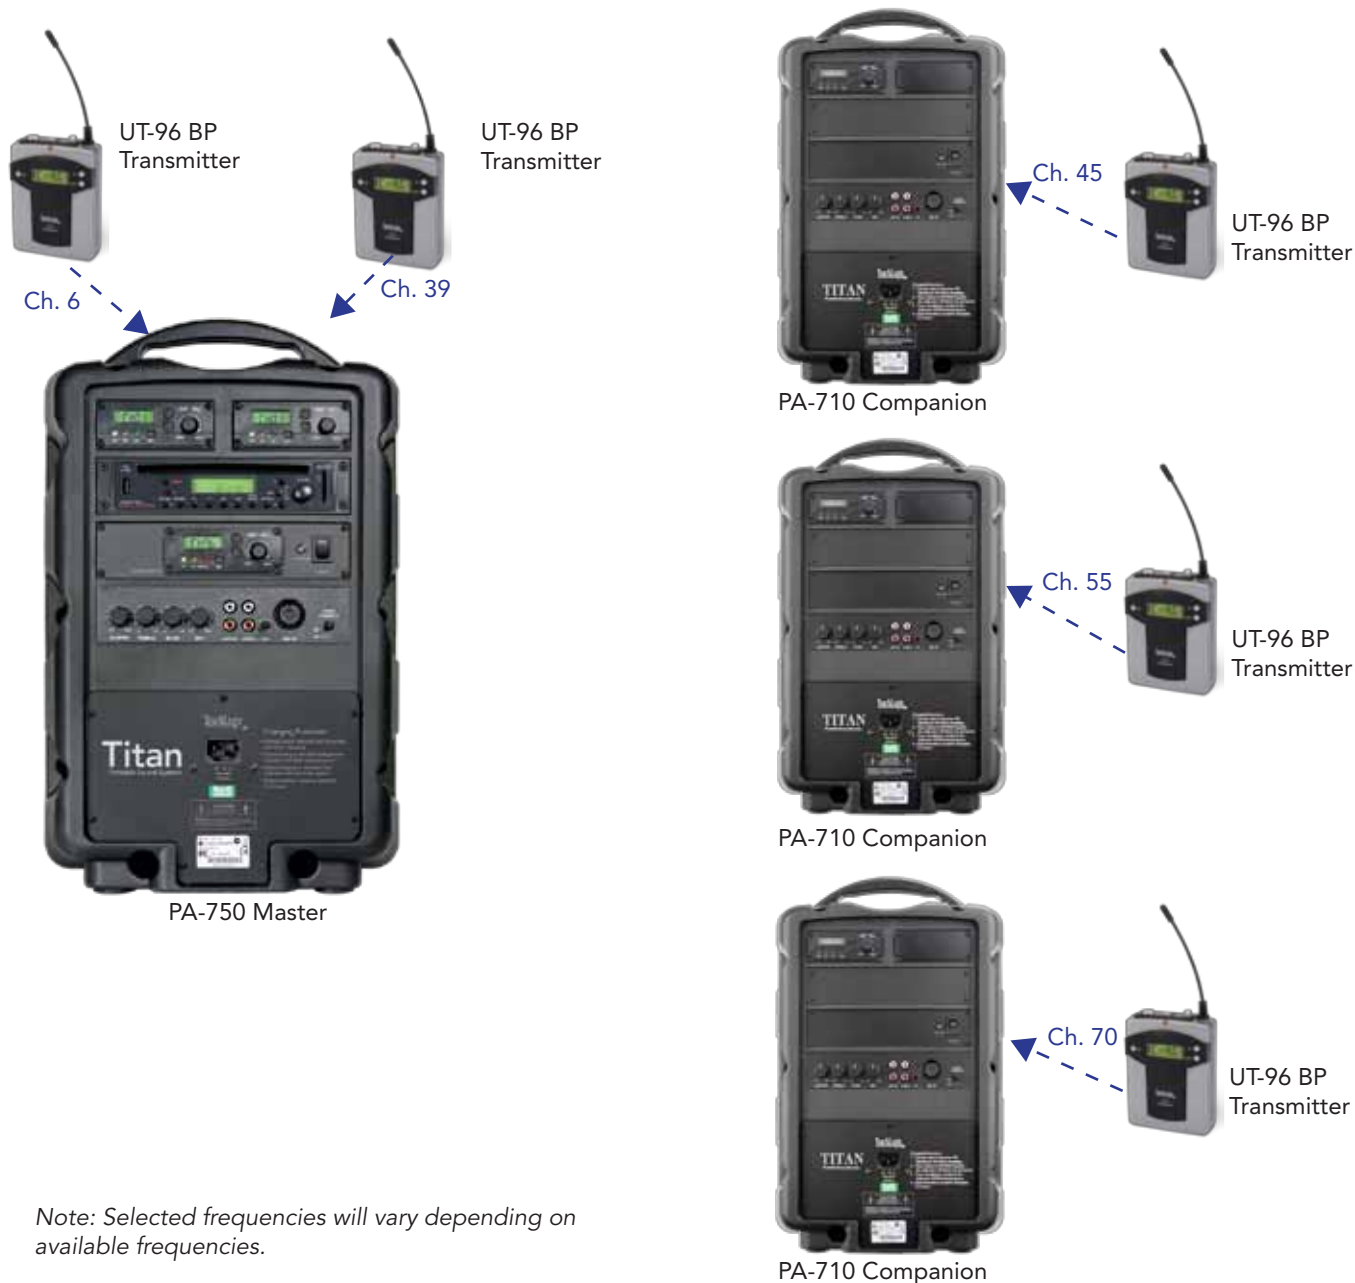

# Configuring multiple companion Titans to receive transmission from master Titan

Master Titan receives wireless transmission from two individual wireless transmitters.

Master Titan transmits to companion Titan receivers, all tuned to the same channel.

# Configuring multiple companion Titans to receive transmission from individual Transmitters

Individual Body-Pack Transmitters transmit to respective receiver channels.

Products included in configuration:  
1 PA-788  
2 PA-710  
3 UT-96BP  
5 Choice of Mic

# Configuring multiple companion Titans to receive transmission from master Titan and individual Transmitters

Master Titan receives wireless transmission from two individual wireless transmitters.

Master Titan transmits to companion Titan receivers, all tuned to the same channel.

Individual Body-Pack Transmitters transmit to respective receiver channels.

- Products included in configuration:
- 1 PA-788
  - 2 PA-710
  - 3 DR-750
  - 3 UT-96BP
  - 5 Choice of Mic

Note: Selected frequencies will vary depending on available frequencies.