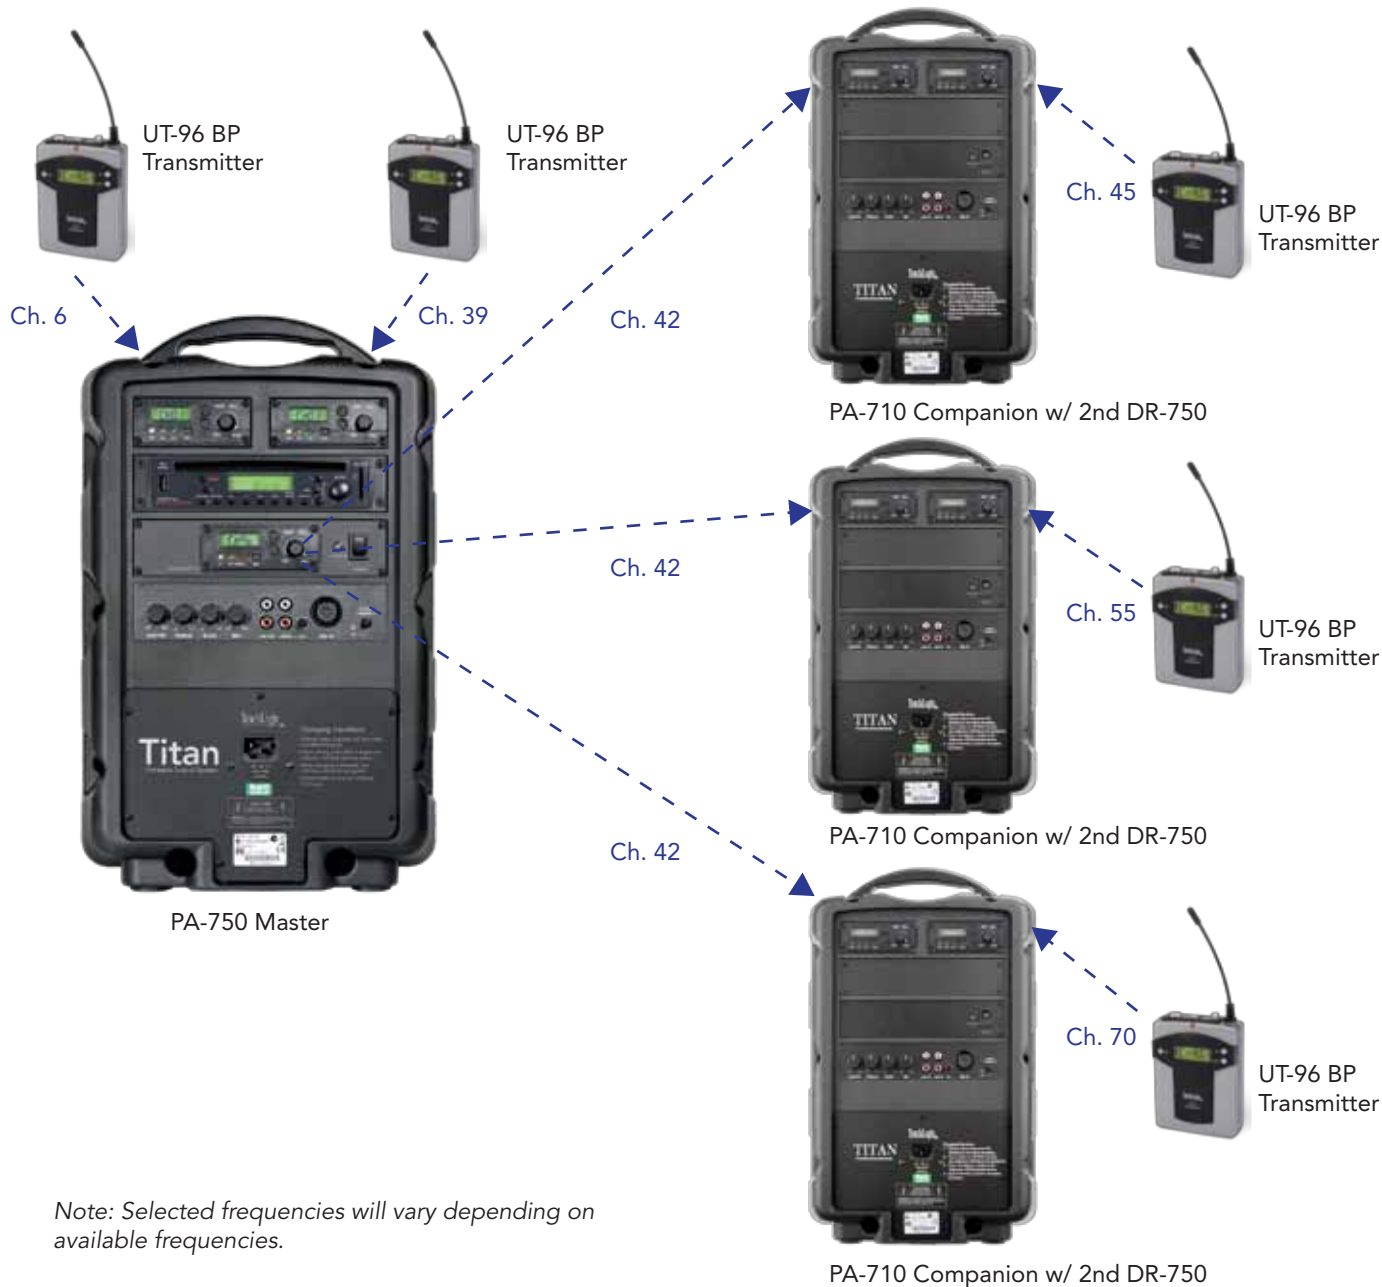

# Configuring multiple companion Titans to receive transmission from master Titan

Master Titan receives wireless transmission from two individual wireless transmitters.

Master Titan transmits to companion Titan receivers, all tuned to the same channel.

# Configuring multiple companion Titans to receive transmission from individual Transmitters

Individual Body-Pack Transmitters transmit to respective receiver channels.

Products included in configuration:  
1 PA-788  
2 PA-710  
3 UT-96BP  
5 Choice of Mic

# Configuring multiple companion Titans to receive transmission from master Titan and individual Transmitters

Master Titan receives wireless transmission from two individual wireless transmitters.

Master Titan transmits to companion Titan receivers, all tuned to the same channel.

Individual Body-Pack Transmitters transmit to respective receiver channels.

- Products included in configuration:
- 1 PA-788
  - 2 PA-710
  - 3 DR-750
  - 3 UT-96BP
  - 5 Choice of Mic

Note: Selected frequencies will vary depending on available frequencies.